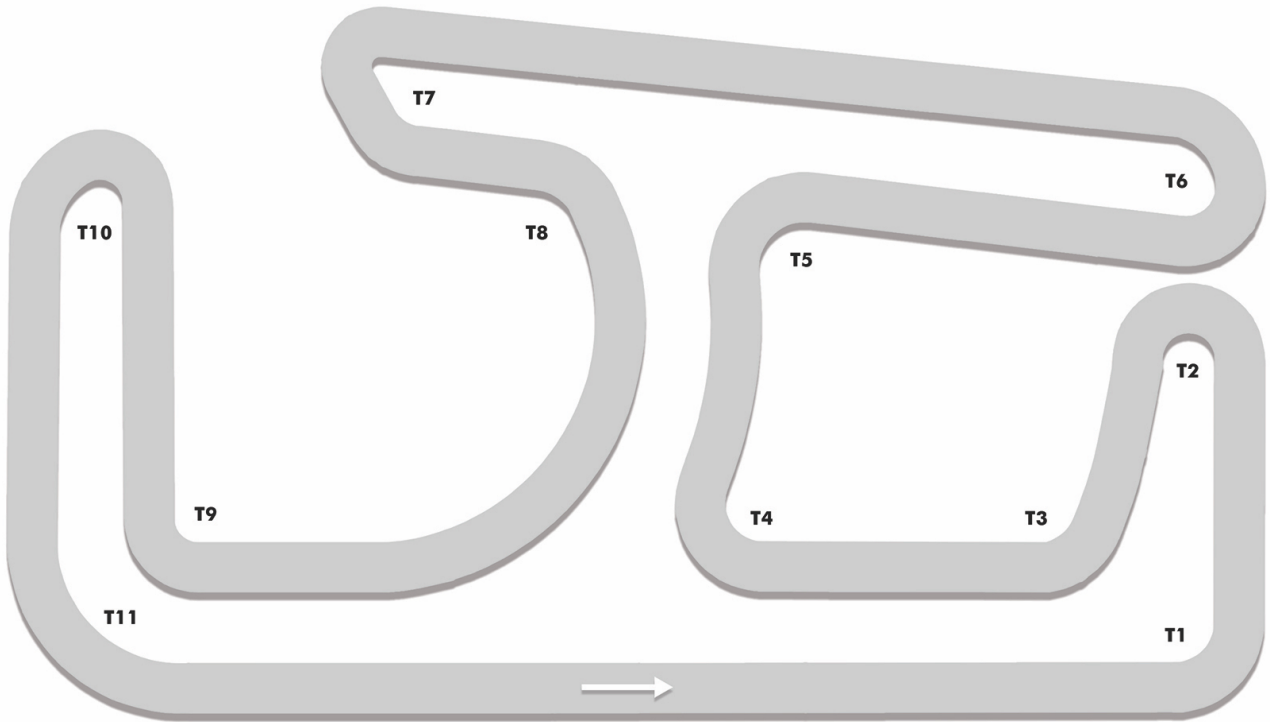

ROUND 4
COACHING MAP

CIRCUIT	RAK TRACK
LAYOUT	OPTION S
DIRECTION	ANTI-CLOCKWISE
LENGTH	966m