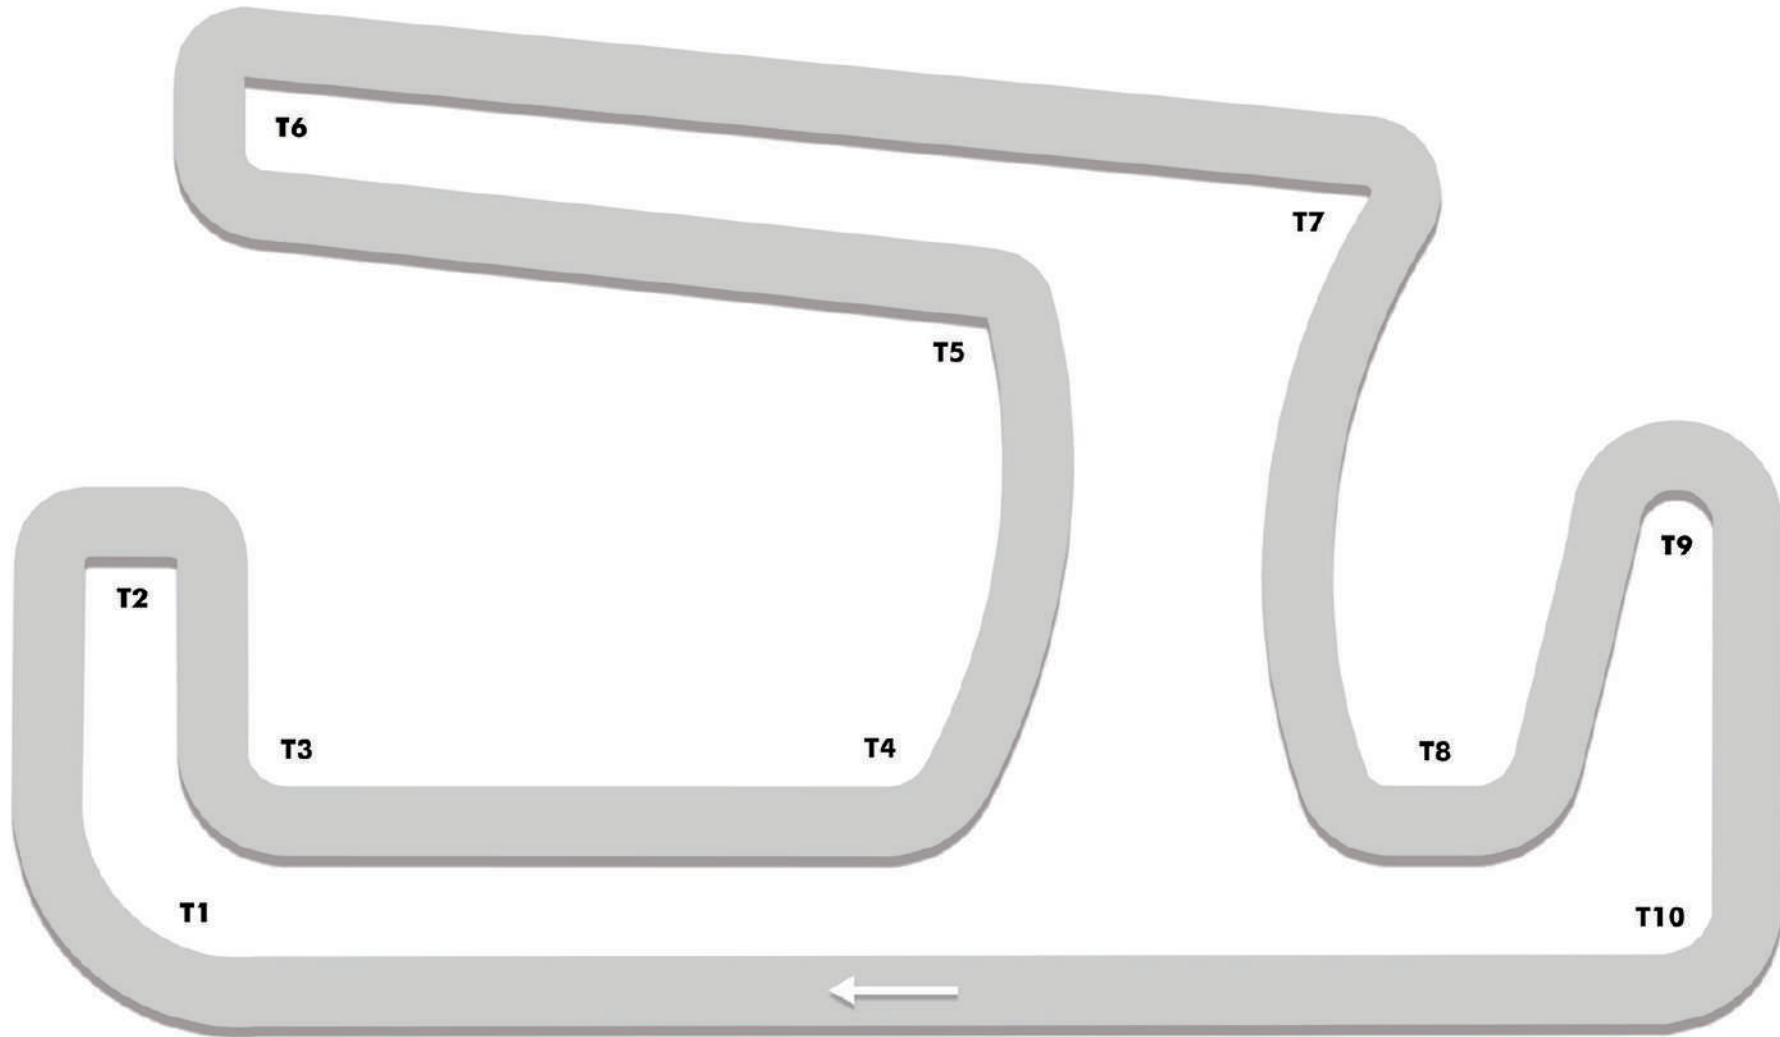

ROUND 6 & 7

COACHING MAP

CIRCUIT	RAK TRACK
LAYOUT	T SHAPE
DIRECTION	CLOCKWISE
LENGTH	876m