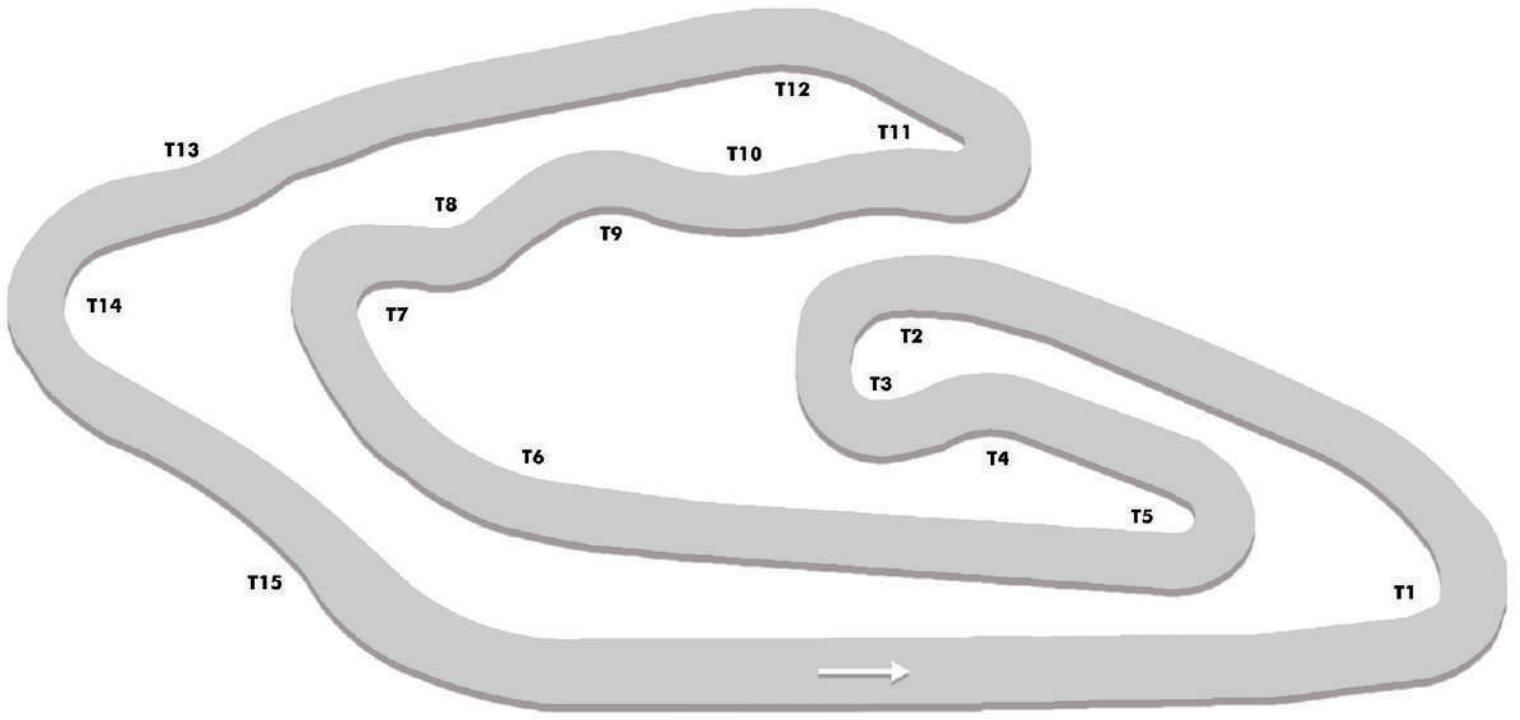

ROUND 3 & NDC

COACHING MAP

CIRCUIT	SHARJAH TRACK
LAYOUT	MAIN
DIRECTION	ANTI-CLOCKWISE
LENGTH	1159m