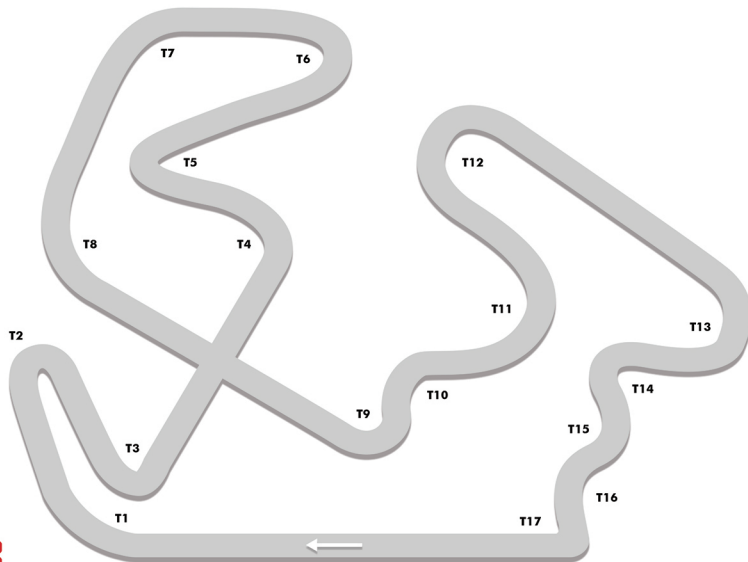

ROUND 2

COACHING MAP

CIRCUIT	DUBAI KARTDROME
LAYOUT	INTERNATIONAL
DIRECTION	CLOCKWISE
LENGTH	1204m