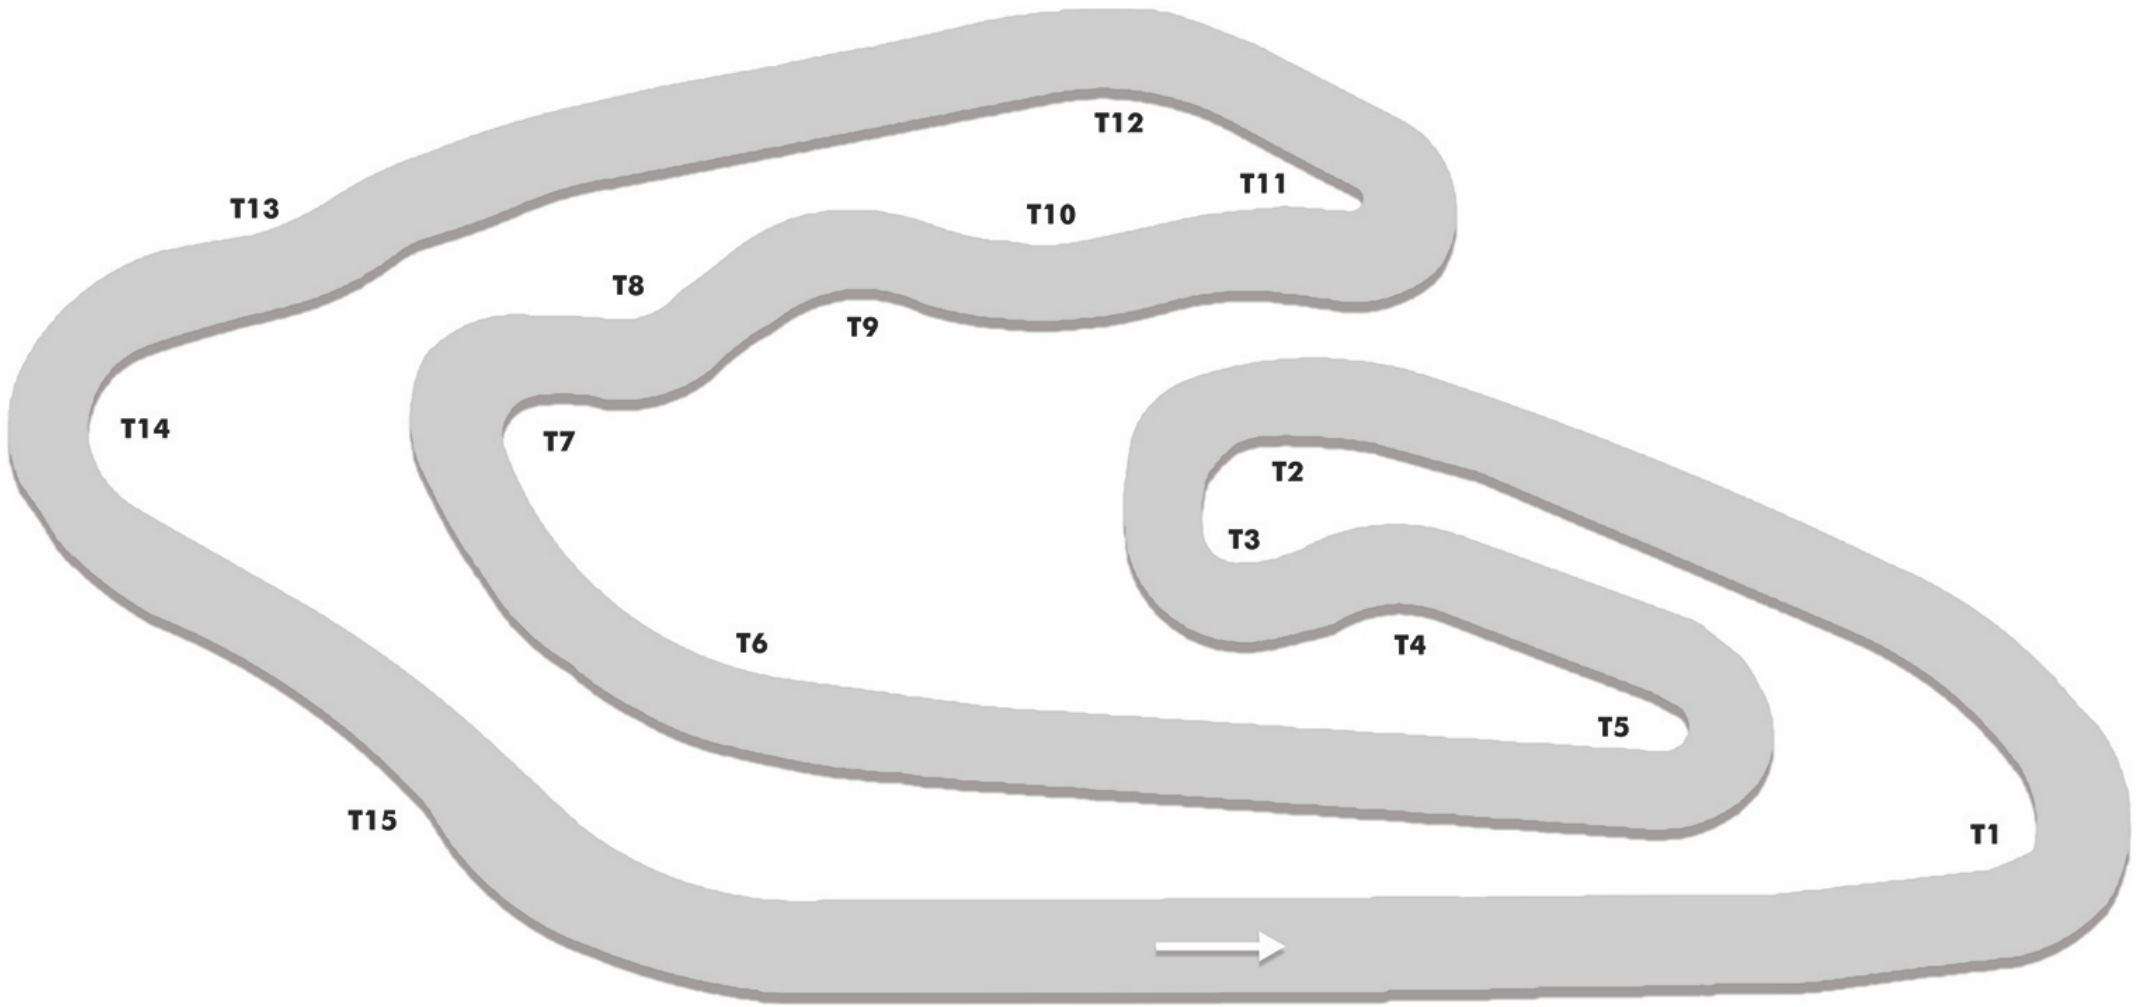

COACHING MAP

CIRCUIT	SHARJAH TRACK
LAYOUT	MAIN
DIRECTION	ANTI-CLOCKWISE
LENGTH	1159m